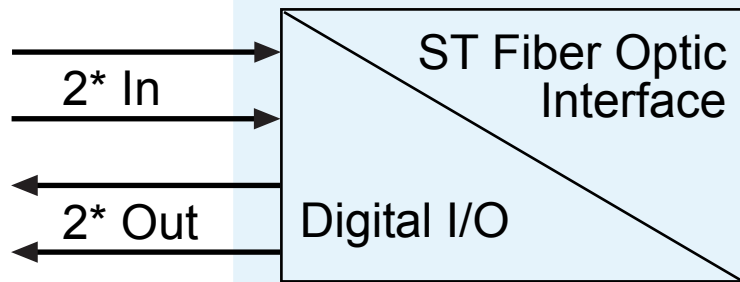

1/2 Digital I/O Extender,
Model 17633

1/2 Digital I/O Extender,
Model 17633